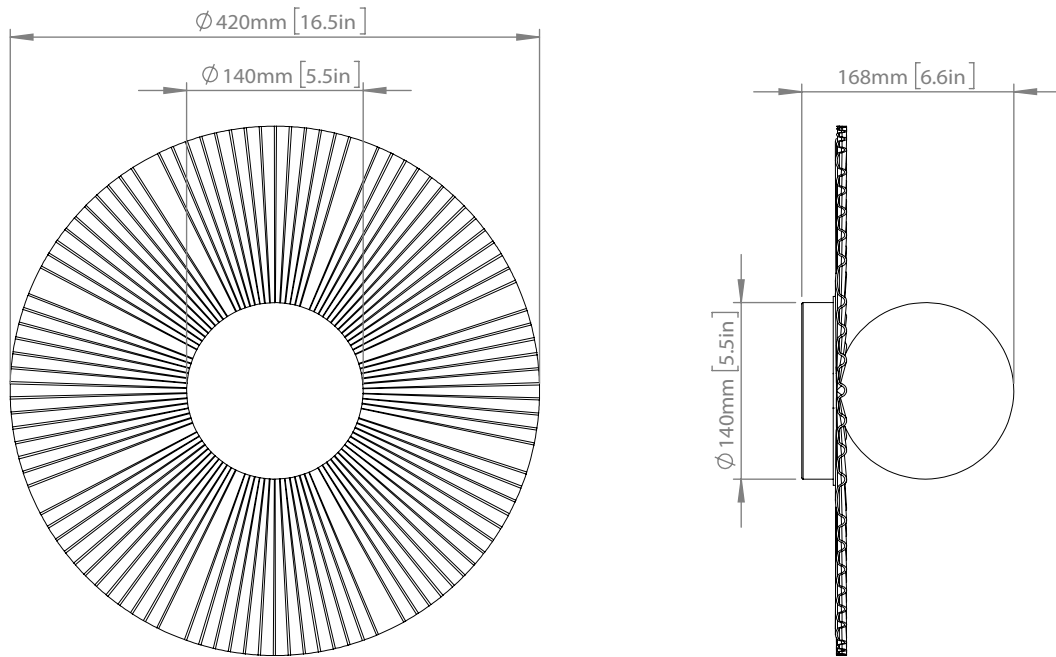

Liila Muuse Medium is a wall and ceiling lamp with references to the old amusement park, Tivoli, in Copenhagen. Muuse is an extension to the Liila 1-series where the round backplate is updated with asymmetric curves.

Explore the rest of the Liila collection on our website, [here](#)

Product no.: EU - 2046069 / US - 3046044

Type: Wall / Ceiling light - indoor

Colour: Glass: opal / Metal: nordic gold

Materials: Powder Coated metal, mouth-blown glass

Dimensions: 420mm / 16.5in x 168mm / 6.6in
Glass: ø140mm / 5.5in

Weight: Armature + glass: 870g

Packaging: Dimensions: L: 450mm / 17.7 in x W: 450mm / 17.7 in x H: 202mm / 7.9 in
Weight: 1130g
Total weight incl. product: 2000g
Number of parcels: 1
Material: Brown cardboard

Certifications: CE, IP44, Class I

For information about IP ratings, click [here](#)

Cleaning: Use a soft dry cloth to clean the product.
Do not use household cleaners.

Light source: Socket: G9
Max wattage: 7W LED
Voltage (V): 220-240V / 120V

See recommended light source [here](#)

Light sources not included

Dimmable if installed with appropriate dimmable LED light source(s) suitable for your dimmer circuit.

Light source can be added to delivery on request or via our webshop at [nuura.com](#).

Works with appropriate lighting control module. Module can be added to delivery on request.

Find our recommendations [here](#)